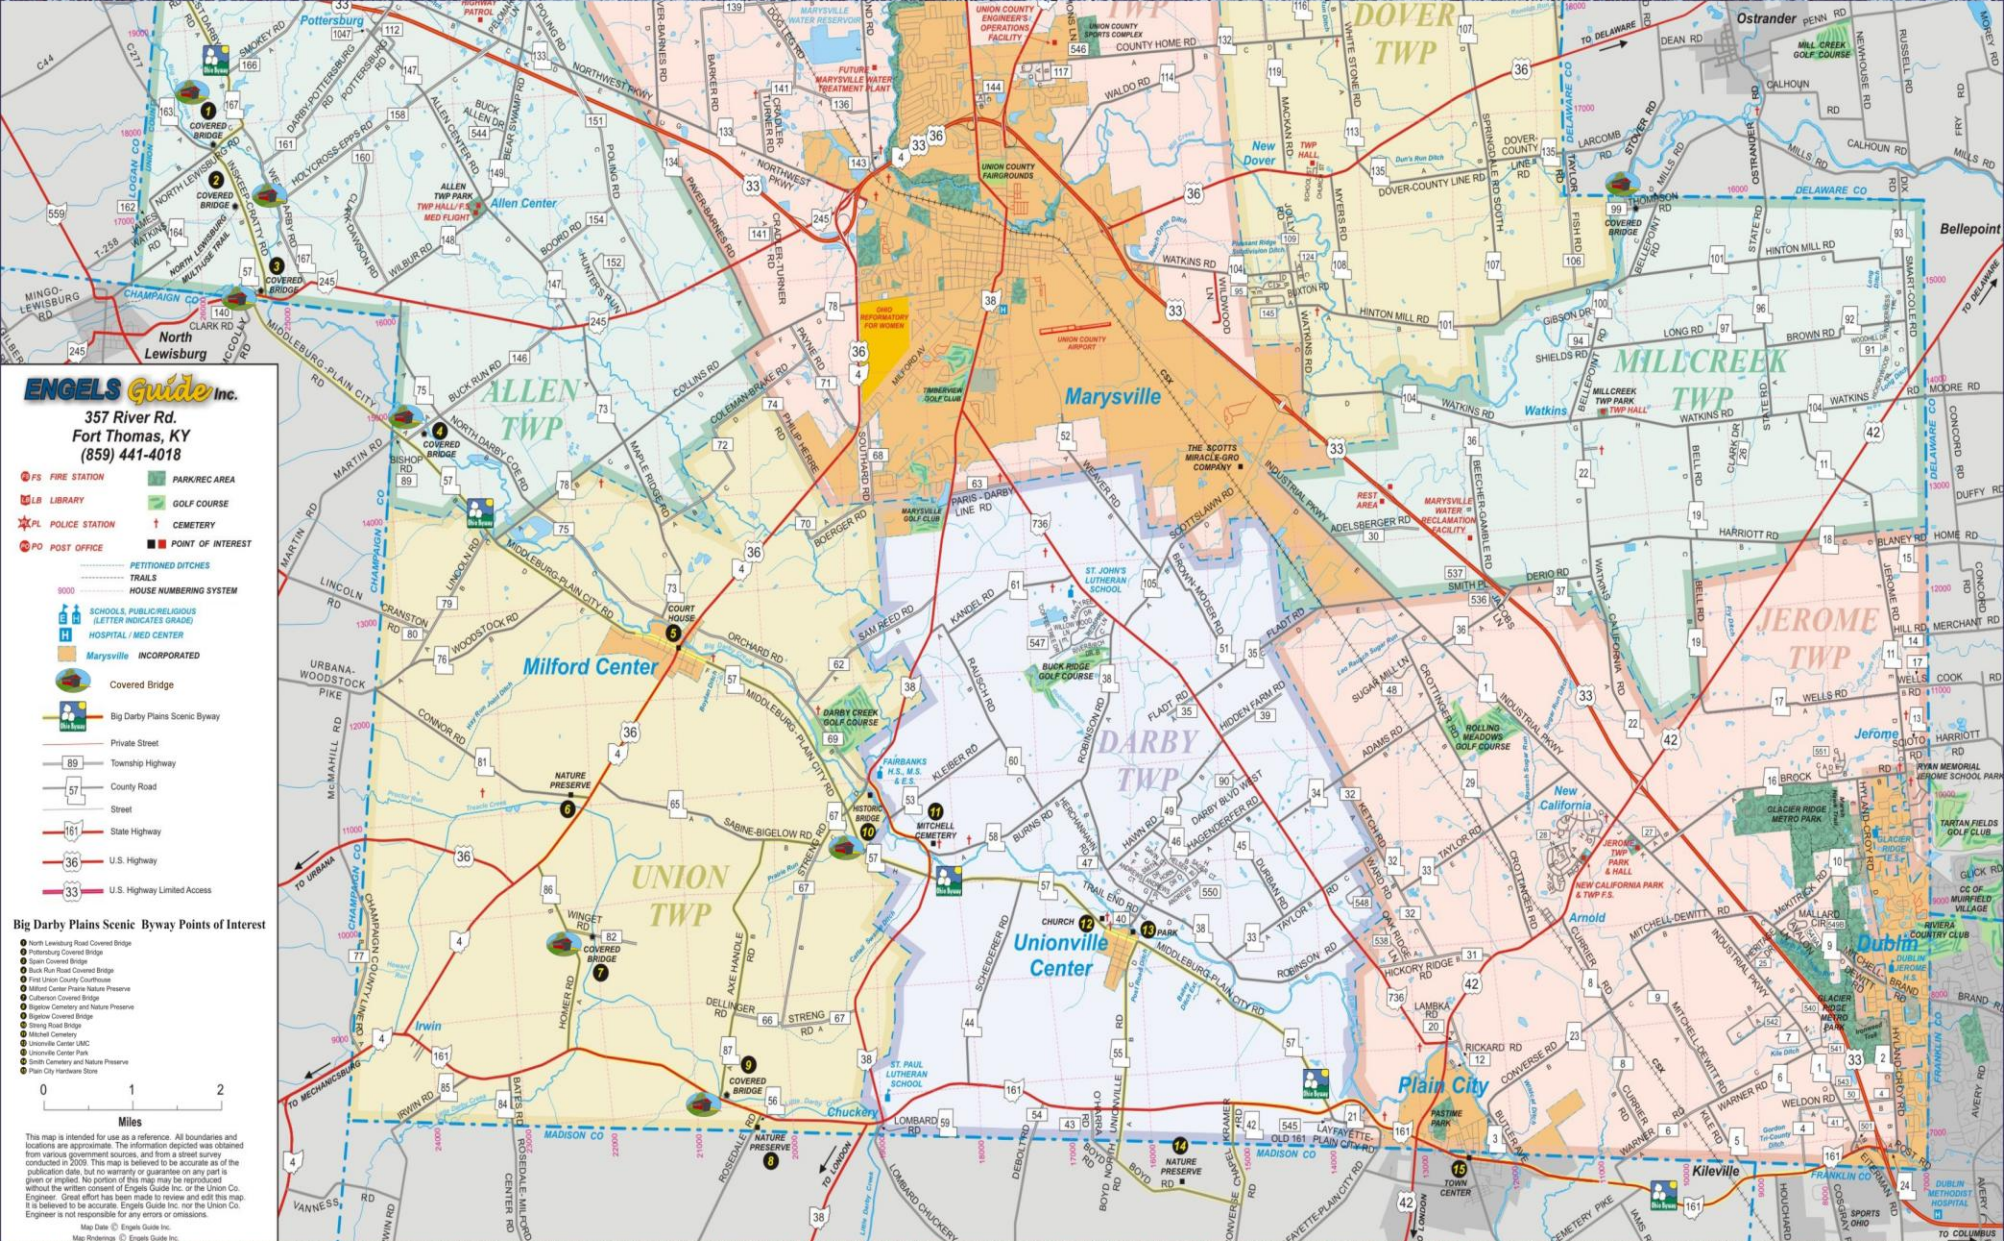

OHIO BYWAY SCENIC BYWAYS AND COVERED BRIDGES IN UNION COUNTY

0 1 2 Miles